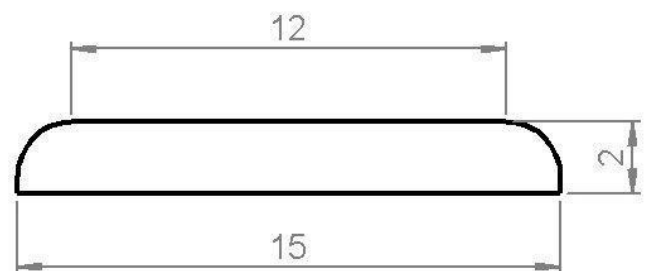

Data Sheet Elastomer-Extrusions

Silicone T-section 6mm / 40°

Silicone T-section 8mm / 40°

PVC-clamping extrusion 6mm / 60°

Silicone trapezoidal-section / 30°

Errors and omissions excepted!

04/2024

Copyright TOSS GmbH & Co. KG