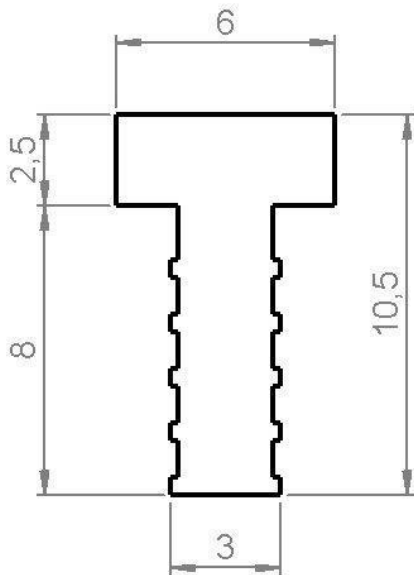

Data Sheet Elastomer-Extrusions

Silicone T-section 6mm / 40°

Silicone T-section 8mm / 40°

PVC-clamping extrusion 6mm / 60°

Silicone trapezoidal-section / 30°

Errors and omissions excepted!

04/2024

Copyright TOSS GmbH & Co. KG