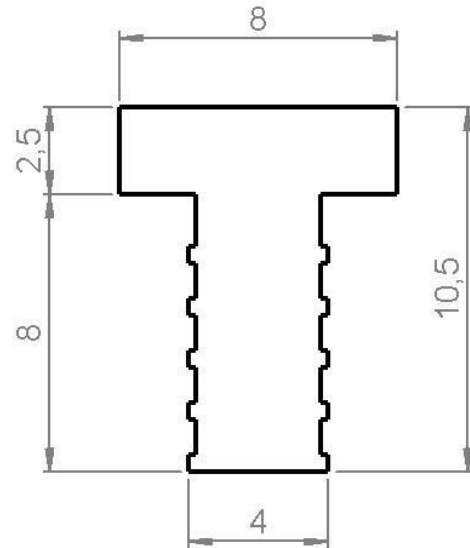

Data Sheet Elastomer-Extrusions

Silicone T-section 6mm / 40°

Silicone T-section 8mm / 40°

PVC-clamping extrusion 6mm / 60°

Silicone trapezoidal-section / 30°

Errors and omissions excepted!

04/2024

Copyright TOSS GmbH & Co. KG