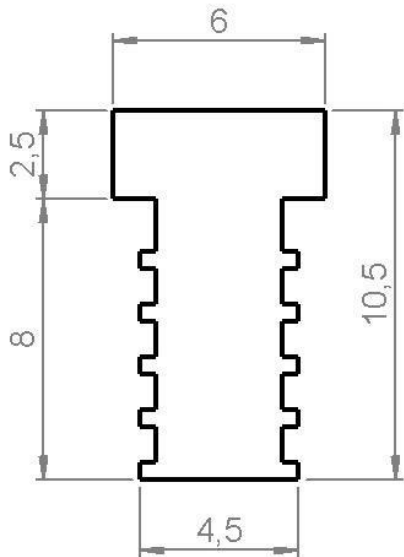

Data Sheet Elastomer-Extrusions

Silicone T-section 6mm / 40°

Silicone T-section 8mm / 40°

PVC-clamping extrusion 6mm / 60°

Silicone trapezoidal-section / 30°

Errors and omissions excepted!

04/2024

Copyright TOSS GmbH & Co. KG